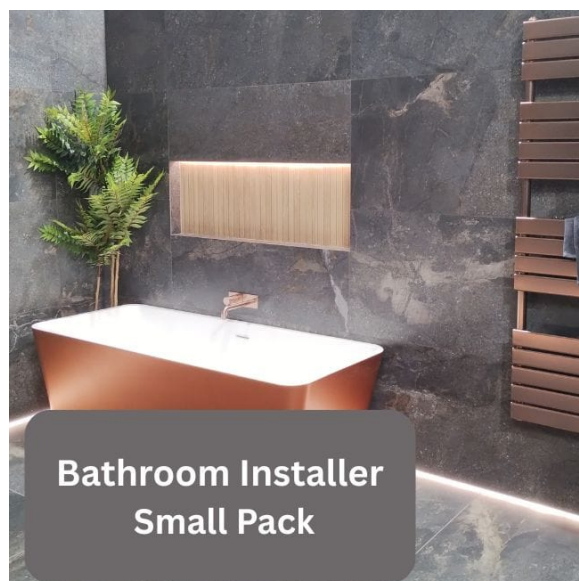

Code: BP1-0003

Product Name: BATHROOM INSTALLER PACK SMALL PACK

Description

Simplify your bathroom lighting with our ready-made LED pack, designed for small spaces. Each pack includes everything you need—no need to order individual components.

Product Details

Product Type: Bathroom LED Lighting - Small Pack

Product Description: Kit Includes: 2 x 2m Smart Surface LED Aluminium Profile (Profile kit includes Profile, Diffuser, End caps & Mounting Plates) 2m 9.6W Haze IP+ IP65 COB LED Tape 2 x Comet IP65 Fire-Rated LED Downlight 30w Standard Drivers 2m IP65 COB LED Power Connector

Colour: Natural White (NW)

Temperatures:

Mounted: Profile & Tape Surface Mounted Comet Recessed

**Bathroom Installer
Small Pack**