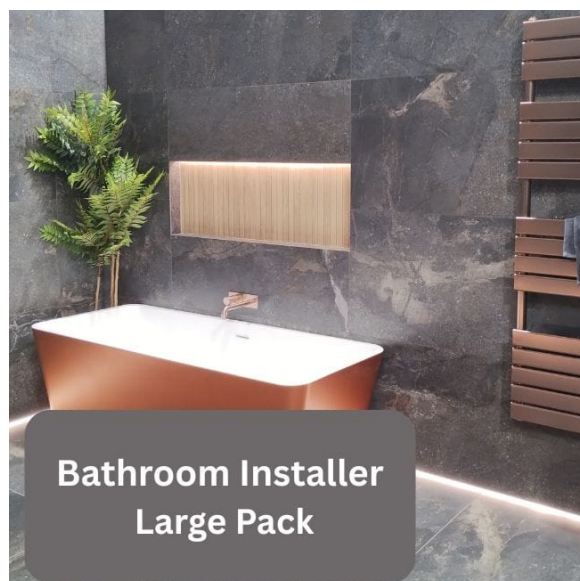

Code: BP1-0001

Product Name: BATHROOM INSTALLER PACK LARGE PACK

Description

Simplify your bathroom lighting with our ready-made LED pack, designed for large spaces. Each pack includes everything you need—no need to order individual components.

Product Details

Product Type: Bathroom LED Lighting - Large Pack

Product Description: Kit Includes: 3 x 2.4m 180 Degree Tile-In LED Aluminium Profile (Profile kit includes Profile, Click Diffuser, End caps & Mounting Plates) 2 x 5m 9.6W Haze IP+ IP65 COB LED Tape 6 x Comet IP65 Fire-Rated LED Downlight Ventlight Fan Kit Dual Voltage Chrome Plated Shaver Socket 100w Uni Drivers SET Single LED Remote Dimmer and Controller for single colour 4 x 2m IP65 COB LED Power Connector

Colour: Natural White (NW)

Temperatures:

Mounted: Recessed

**Bathroom Installer
Large Pack**