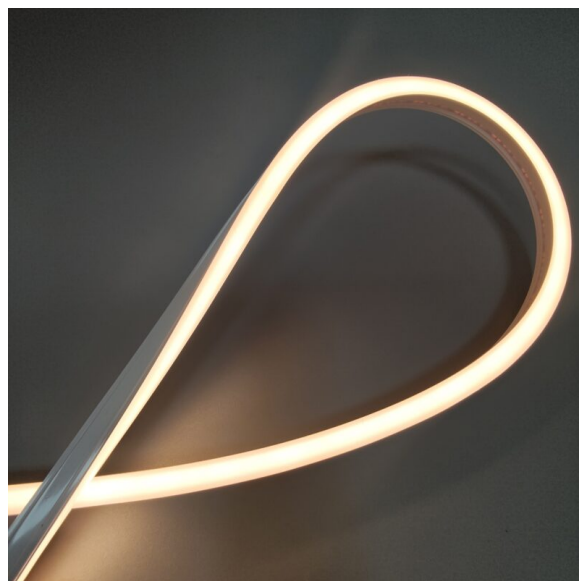

**Code:** K30-1240

**Product Name:** GLEAM IP IP66 RECESSED SIDE BEND LED TAPE 4.8W

## Description

Create stunning lighting features with the Side-Bend Extrusion LED Tape. The perfect choice for curved or vertical applications. This 12V IP66-rated LED tape is available in 3000K Warm White and 4000K Natural White to suit any mood or setting. With a low power consumption of just 4.8W/m, it offers versatile and energy-efficient lighting for both residential and commercial spaces. Ideal for accent lighting, signage, or bespoke furniture designs, this flexible solution bends sideways to bring creativity to life.

## Product Details

<b>Product Type:</b>	LED Tape
<b>Product Description:</b>	Completely dotless flexible strip IP66 Rated 2m power lead with micro connector
<b>Wattage:</b>	4.8w per metre
<b>IP Rating:</b>	IP66 Rated
<b>Colour Temperatures:</b>	Natural White (NW) Warm White (WW)
<b>Lumens Per Metre:</b>	3000K - 77 lumens per metre 4000K - 96 lumens per metre
<b>LEDs Per Metre:</b>	180 LEDs per metre
<b>Roll Lengths:</b>	Available in 2, 3 and 5m lengths
<b>Recessed cut-out:</b>	Width 4.7mm, Height 7.6mm