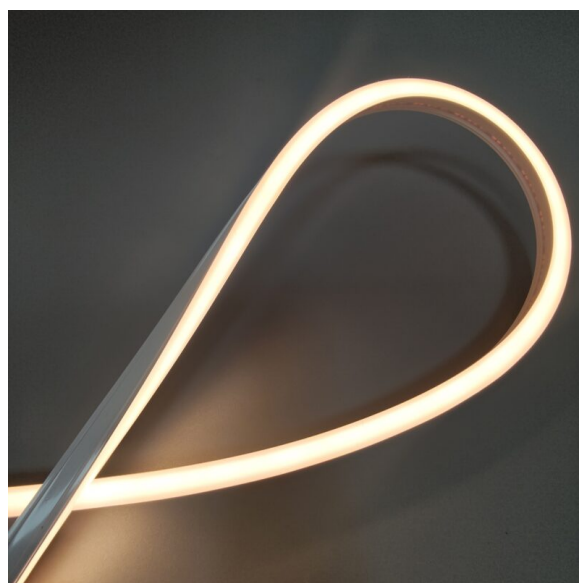

Code: K30-1240

Product Name: GLEAM IP IP66 RECESSED SIDE BEND LED TAPE 4.8W

Description

Create stunning lighting features with the Side-Bend Extrusion LED Tape. The perfect choice for curved or vertical applications. This 12V IP66-rated LED tape is available in 3000K Warm White and 4000K Natural White to suit any mood or setting. With a low power consumption of just 4.8W/m, it offers versatile and energy-efficient lighting for both residential and commercial spaces. Ideal for accent lighting, signage, or bespoke furniture designs, this flexible solution bends sideways to bring creativity to life.

Product Details

Product Type: LED Tape

Product Description: Completely dotless flexible strip IP66 Rated 2m power lead with micro connector

Wattage: 4.8w per metre

IP Rating: IP66 Rated

Colour: Natural White (NW) Warm White (WW)

Temperatures:

Lumens Per Metre: 3000K - 77 lumens per metre 4000K - 96 lumens per metre

LEDs Per Metre: 180 LEDs per metre

Roll Lengths: Available in 2, 3 and 5m lengths

Recessed cut-out: Width 4.7mm, Height 7.6mm