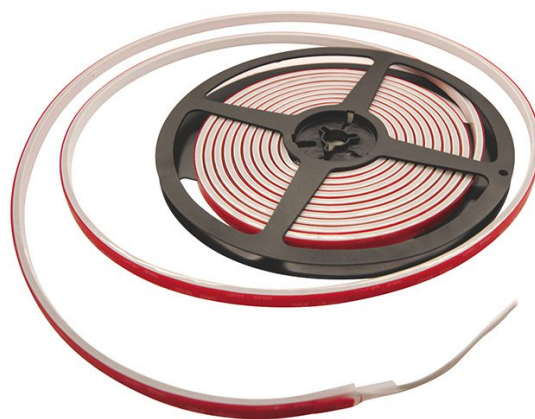

**Code:** K30-1260

**Product Name:** DOTLESS SIDEVIEW IP IP66 LED TAPE 10W 144 LEDS PER METRE

## Description

The 12v 10w Dotless Sideview [IP rated LED tape](#) is a completely dotless flexible strip offered in natural white or warm white colour temperatures. Suitable for bathrooms and kitchens, the [LED tape](#) is IP66 Rated with 144 LEDs per metre. The 12V Dotless LED strip is available in 1 metre to 5 metre lengths.

## Product Details

<b>Product Type:</b>	LED Tape
<b>Product Description:</b>	Completely dotless flexible strip IP66 Rated 2m power lead with micro connector Does not work with clip on connectors Bespoke tape service available for trade customers - please enquire
<b>Wattage:</b>	10w per metre
<b>IP Rating:</b>	IP66 Rated
<b>Colour Temperatures:</b>	Natural White (NW) Warm White (WW)
<b>Lumens Per Metre:</b>	3000K - 240 lumens per metre 4000K - 260 lumens per metre
<b>LEDs Per Metre:</b>	144 LEDs per metre
<b>Roll Lengths:</b>	Available in 1, 2, 3, 4 and 5m lengths
<b>CRI:</b>	>90

## Specification

---

**Voltage:** 12v

**Cuttable:** Every 20.8mm

**Dimensions:** W5 X D8mm

---