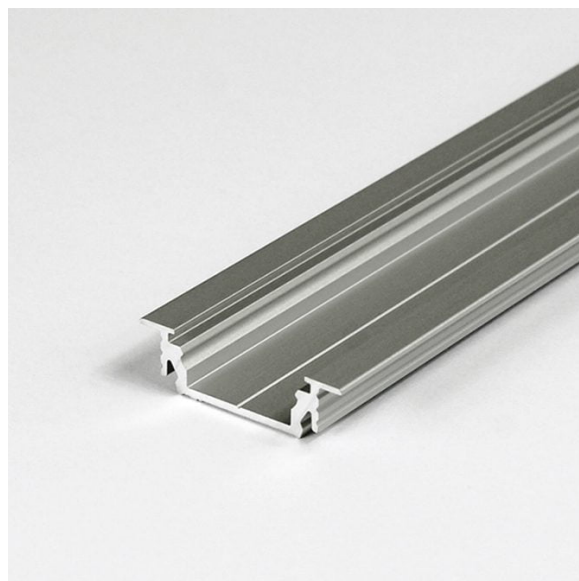

Code: K01-1055

Product Name: RECESSED LED ALUMINIUM PROFILE

Description

This Recessed [aluminium profile](#) is designed to be used inside cabinets. Needing to be recess mounted, the LED profile features aluminium, black or white finishes. The Recessed LED profile looks particularly great in wardrobes.

Product Details

Product Type: Aluminium profile

Product Description: Works well when used inside cabinets, particularly inside wardrobes Robust hidden clips Suitable for bathrooms when used with IP rated tapes Kits include the Recessed aluminium profile, opal diffuser, grey end caps and fixing clips Profile only is 2m long

Butt Jointed: Can be butt jointed for longer runs

Finishes: White (WH) Aluminium (AL) Black (BK)

You may also need: End caps A diffuser Mounting plates

Specification

Cutttable: Can be cut to any length up to 2m - please enquire