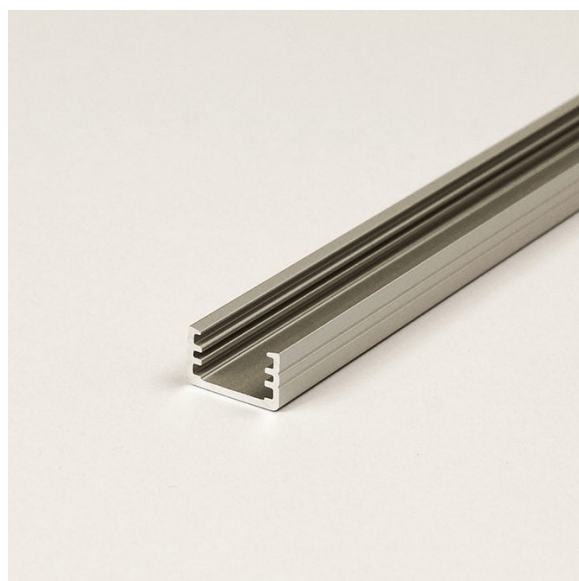

Code: K01-1000

Product Name: SLIM LED ALUMINIUM PROFILE

Description

Designed for discreet lighting, this Slim LED [aluminium profile](#) can highlight the features of your kitchen, bedroom or bathroom. The Slim LED profile comes in aluminium, black or white finishes. If you need the profile to be longer, the Slim profile can be butt jointed together.

Product Details

Product Type: Aluminium profile

Product Description: Discreet lighting solution Perfect for use to create feature lighting Suitable for bathrooms when used with IP rated tapes Kits include Slim aluminium profile, opal diffuser, grey end caps and fixing clips Profile only is 2m long

Butt Jointed: Can be butt jointed for longer runs

Finishes: White (WH) Aluminium (AL) Black (BK)

You may also need: End caps A diffuser Mounting plates

Specification

Cuttable: Can be cut to any length up to 2m - please enquire