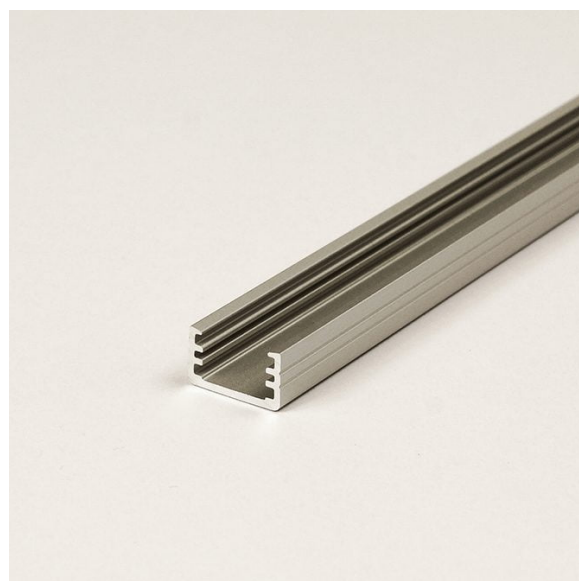

Code: K01-1000

Product Name: SLIM LED ALUMINIUM PROFILE

Description

Designed for discreet lighting, this Slim LED [aluminium profile](#) can highlight the features of your kitchen, bedroom or bathroom. The Slim LED profile comes in aluminium, black or white finishes. If you need the profile to be longer, the Slim profile can be butt jointed together.

Product Details

Product Type: Aluminium profile

Product Description: Discreet lighting solution Perfect for use to create feature lighting Suitable for bathrooms when used with IP rated tapes Kits include Slim aluminium profile, opal diffuser, grey end caps and fixing clips Profile only is 2m long

Butt Jointed: Can be butt jointed for longer runs

Finishes: White (WH) Aluminium (AL) Black (BK)

You may also need: End caps A diffuser Mounting plates

Specification

Cuttable: Can be cut to any length up to 2m - please enquire