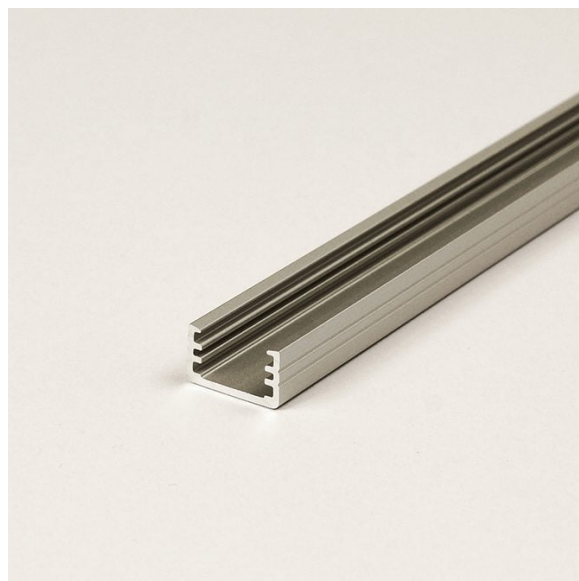

Code: K01-1000

Product Name: SLIM LED ALUMINIUM PROFILE

Description

Designed for discreet lighting, this Slim LED [aluminium profile](#) can highlight the features of your kitchen, bedroom or bathroom. The Slim LED profile comes in aluminium, black or white finishes. If you need the profile to be longer, the Slim profile can be butt jointed together.

Product Details

Product Type: Aluminium profile

Product Description: Discreet lighting solution Perfect for use to create feature lighting Suitable for bathrooms when used with IP rated tapes Kits include Slim aluminium profile, opal diffuser, grey end caps and fixing clips Profile only is 2m long

Butt Jointed: Can be butt jointed for longer runs

Finishes: White (WH) Aluminium (AL) Black (BK)

You may also need: End caps A diffuser Mounting plates

Specification

Cutable:

Can be cut to any length up to 2m - please enquire
