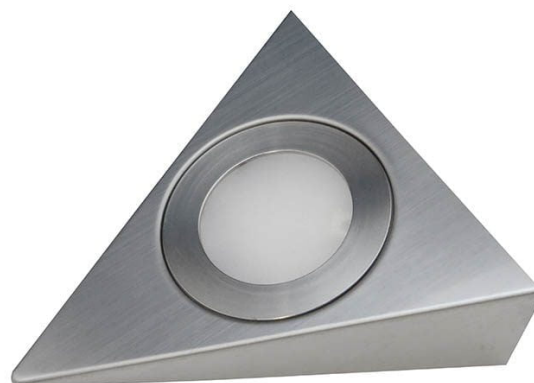

Code: K01-0140

Product Name: STAR SMD LED CABINET TRI-LIGHT STAINLESS STEEL 2W

Description

With natural white, daylight and warm white light as options, the Star tri-light comes in a stainless steel and with a diffused lens. The triangle shaped [cabinet light](#) uses offers 2w of light. The cabinet light is recess or surface mountable.

Product Details

Product Type: Cabinet Light

Product Description: Great value cabinet light Diffused lens 2m power lead with micro connector SMD LED - Surface Mounted Diode Triangle shape Kits include required driver

Wattage: 2w

Finish: Stainless Steel (SS)

Colour Temperatures: Warm White (WW) Natural White (NW) Daylight (D)

Lumens: 3000K - 105 lumens 4000K - 120 lumens 6000K - 125 lumens

System: KONNEX plug and play system | SMD

Mounted: Recess or surface mounted

Specification

Dimensions: L142 X W126 X H41mm