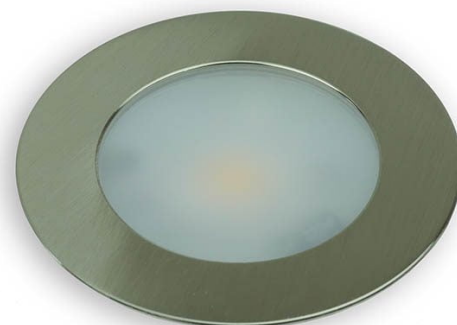

Code: K01-0100

Product Name: GALAXY IP44 COB LED CABINET LIGHT 2.6W

Description

Available in warm white, natural white and daylight colour temperatures, the Galaxy [cabinet light](#) offers 2.6w of light with the diffused lens. The round cabinet light is IP44 rated when recess mounted. The cabinet light can be surface mounted too.

Product Details

Product Type: Cabinet Light

Product Description: Dotless appearance Diffused lens IP44 rated- Recessed only COB Epistar LED technology Round shape 2m power lead with micro connector Kits include the required driver

Wattage: 2.6w

Finishes: Polished Chrome (PC) Stainless Steel (SS)

Colour: Warm White (WW) Natural White (NW)

Temperatures: Daylight (D)

Lumens: 3000K - 182 lumens 4000K - 192 lumens
6000K - 200 lumens

System: KONNEX plug and play system | COB

Mounted: Recess or surface mounted

You may also need: A LED driver An extension cable

Specification

Cut Out Dimensions: 56mm

Recess Depth: 12mm

Dimensions: 65mm diameter
