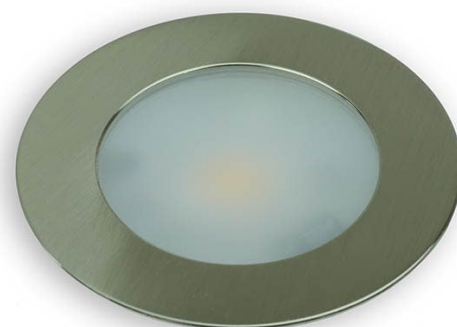

Code: K01-0100

Product Name: GALAXY IP44 COB LED CABINET LIGHT 2.6W

Description

Available in warm white, natural white and daylight colour temperatures, the Galaxy [cabinet light](#) offers 2.6w of light with the diffused lens. The round cabinet light is IP44 rated when recess mounted. The cabinet light can be surface mounted too.

Product Details

Product Type: Cabinet Light

Product Description: Dotless appearance Diffused lens IP44 rated- Recessed only COB Epistar LED technology Round shape 2m power lead with micro connector Kits include the required driver

Wattage: 2.6w

Finishes: Polished Chrome (PC) Stainless Steel (SS)

Colour Temperatures: Warm White (WW) Natural White (NW) Daylight (D)

Lumens: 3000K - 182 lumens 4000K - 192 lumens 6000K - 200 lumens

System: KONNEX plug and play system | COB

Mounted: Recess or surface mounted

You may also need: A LED driver An extension cable

Specification

Cut Out Dimensions:	56mm
Recess Depth:	12mm
Dimensions:	65mm diameter