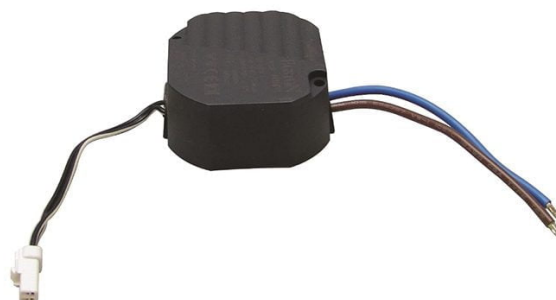

Code: K39-1050

Product Name: EYELEDS® FLOORLEDS POWER SUPPLY BUILT IN OUTPUT 12VDC/12W

Description

Compatible with up to 40 round Floorleds, up to 20 square Floorleds or 8 Powereyes, the EYELEDS Floorleds power supply is designed to be used indoors. The power supply comes with a plug and play connector to be easily installed.

Product Details

Product Type: EYELEDS

Product Description: Runs up to 40 round Floorleds Runs up to 20 square Floorleds Runs up to 8 Powereyes
Designed for easy installation - plug and play connector Indoor use only

Wattage: 12w

You may also need: EYELEDs FloorLED light

Specification

Voltage: Input: 240V Output: 12vDC