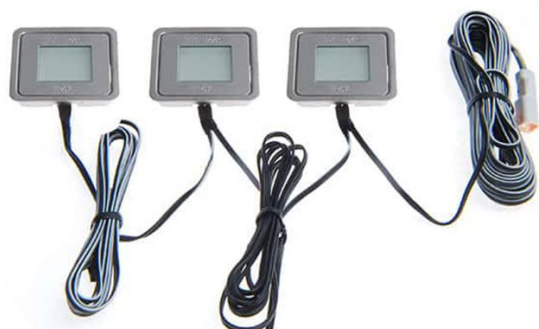

## Description

With a wattage of 0.6 and lumens of 2.0, the EYELEDS Floorleds chains are finished in square shapes. The lights are available in chains of three or five. The Floorleds light chain lights can provide blue or warm white light.

## Product Details

**Product Type:** EYELEDS

**Product Description:** IP67 rated - indoor use only Stainless steel 316 Walkover pressure: Max 285kg Surface temperature max 34 degrees Celsius Up to 100,000 hours

**Wattage:** 0.6w

**Colours:** Blue (BL) Warm White (WW)

**Lumens:** 2.0 lumens

**Chain Options:** Three Light Chain

**Finish:** Stainless Steel 316

**You may also need:** Power supply Connector Sequencer