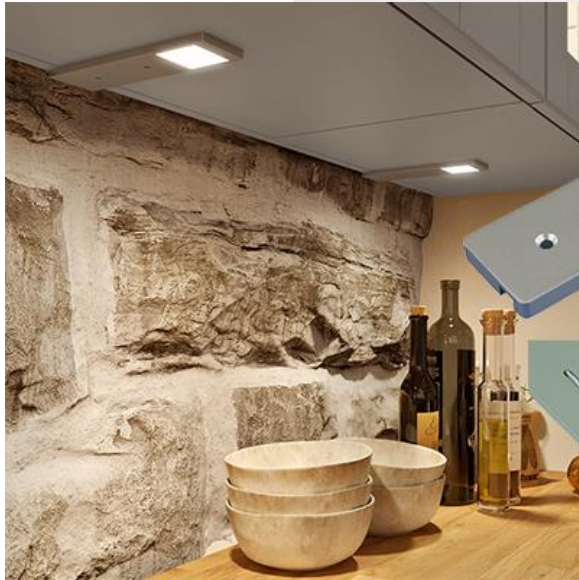

Code: K01-0171

Product Name: NOVA Mini Ultra-Thin LED Cabinet Light 2.2W

System: Konnex plug and play system, SMD

Mounted: Surface mounted

Dimensions: L150 x W35 x H7mm

Options:

Colour temperatures: Daylight, Warm White, Natural White