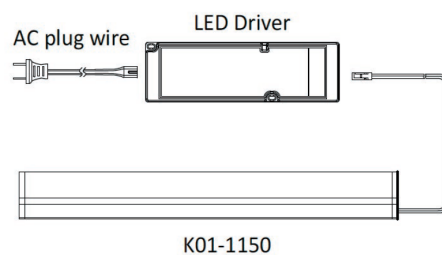

Installation

WIRING

K01-1150

LED Driver not included