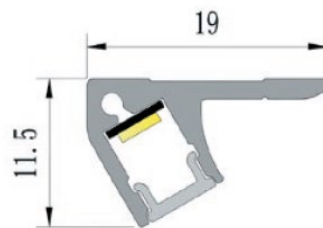

## K01-1150\*

## Dotless Angled Wardrobe profile light

### Specification

K01-1150*- 350	K01-1150*- 450	K01-1150*- 750	K01-1150*- 950
L350 x W19 x H11.5mm	L450 x W19 x H11.5mm	L750 x W19 x H11.5mm	L950 x W19 x H11.5mm
2.6w	3.3w	5.6w	7.1w
130 Lumens	165 Lumens	280 Lumens	355 Lumens
*WW (Aluminium) *BKWW (Matt Black)			
4000k Warm White			
Included in the pack: KA2.6*10 screws			