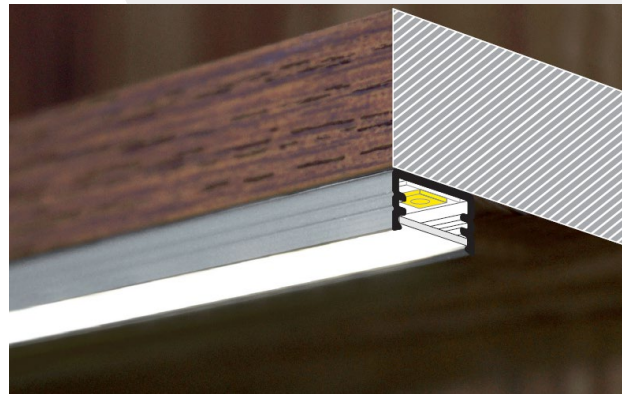

INSTALLATION GUIDE

Product Name: SLIM SURFACE PROFILE

Product Code: K01-1000

Installation (Maximum LED Tape Width 10mm)

A diffuser slide

C2 diffuser click

Important Safety Information

The installation should be carried out by a qualified electrician in compliance with the current edition of the IEE wiring regulations.