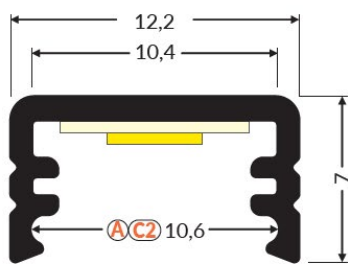

INSTALLATION GUIDE

Product Name: SLIM SURFACE PROFILE

Product Code: K01-1000

Installation (Maximum LED Tape Width 10mm)

A diffuser slide

C2 diffuser click

Important Safety Information

The installation should be carried out by a qualified electrician in compliance with the current edition of the IEE wiring regulations.

For further details, prices and/or to order contact

+44 (0)1302 741941 | sales@tlwglobal.com | tlwglobal.com

TLW Brunel House, Brunel Close, Harworth, Doncaster, South Yorkshire, DN11 8QA