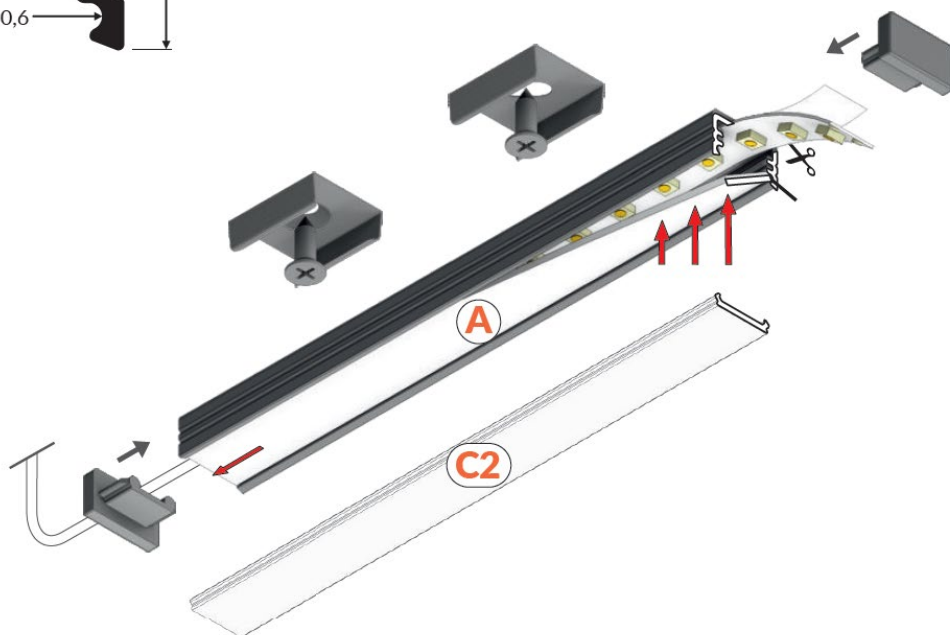

INSTALLATION GUIDE

Product Name: SLIM SURFACE PROFILE

Product Code: K01-1000

Installation (Maximum LED Tape Width 10mm)

A diffuser slide

C2 diffuser click

Important Safety Information

The installation should be carried out by a qualified electrician in compliance with the current edition of the IEE wiring regulations.