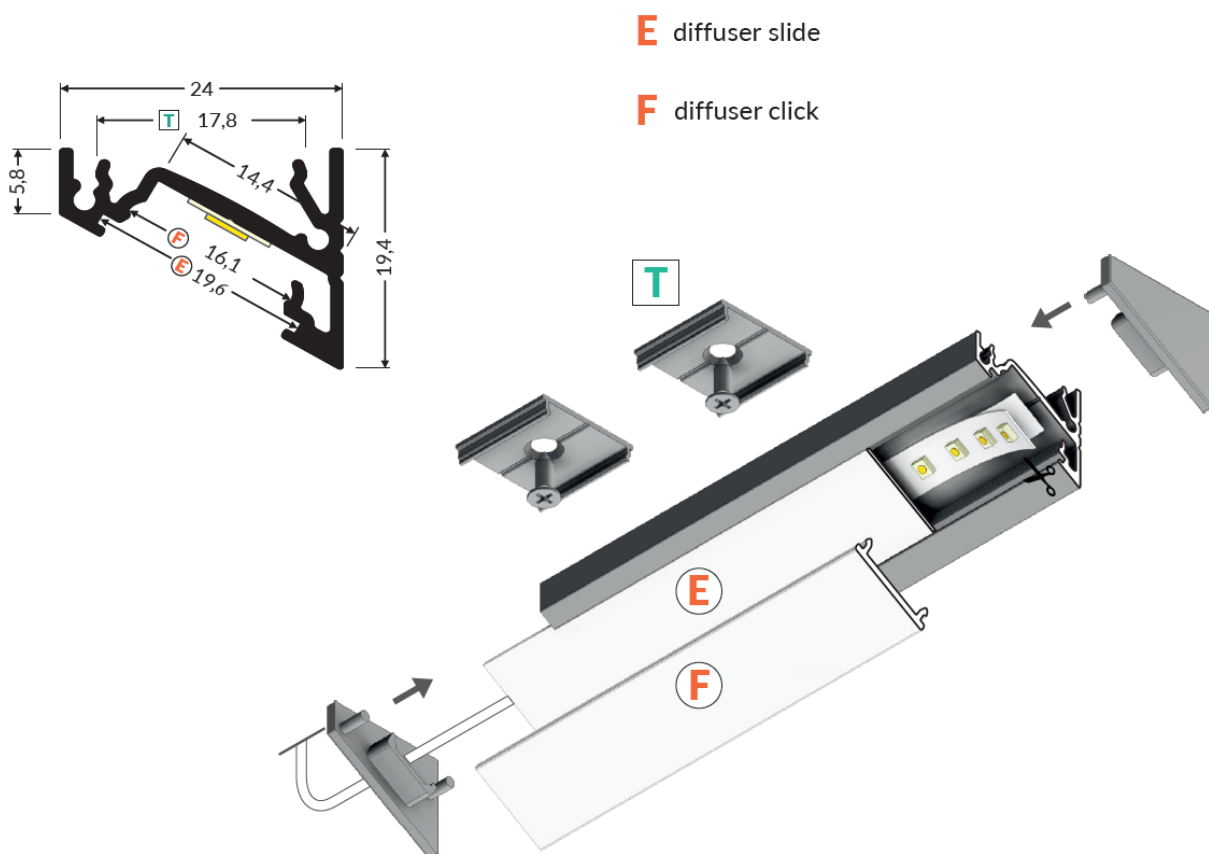

## INSTALLATION GUIDE

Product Name: CORNER PROFILE

Product Code: K01-1060

**Installation** (Maximum LED Tape Width 14mm)

### Important Safety Information

The installation should be carried out by a qualified electrician in compliance with the current edition of the IEE wiring regulations.

For further details, prices and/or to order contact